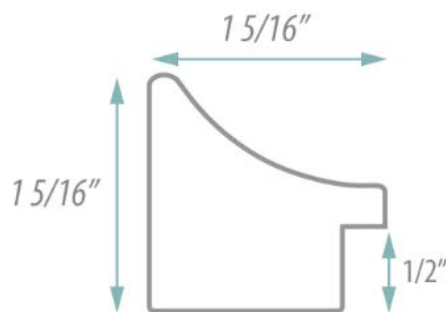

SPECIFICATION SHEET

FRAMED MIRROR MODEL#:
FM 84133-24X36

FRAMED MIRRORS COLLECTION

FEATURES:

- ONE 24X36" HIGH RESOLUTION SILVER PLATE GLASS MIRROR SIZE W/ DECORATIVE FRAME.
- "WALL HUGGER" HANGERS FOR MOUNTING INCLUDED.
- STANDARD MOUNTING STYLE IS VERTICAL. FOR HORIZONTAL, PLEASE SPECIFY WHEN ORDERING.
- PACKED IN FOUR WALL (FOLDED DOUBLE WALL) CORRUGATION.
- STYLE: TRANSITIONAL
- COLOR: SILVER/PEWTER
- FINISH: METALLIC GREY

MIRROR FINISHES:

- FLAT POLISHED EDGE
- BEVELED EDGE

OVERALL SIZE DIMENSION: 26 5/8" WIDE X 38 5/8" HIGH X 1" DEEP